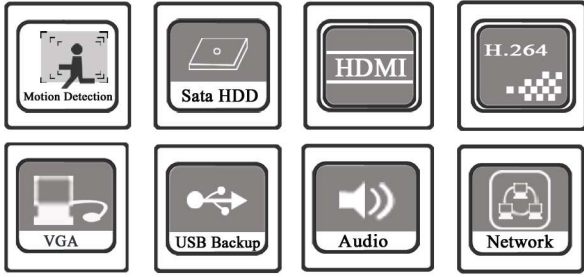

4Ch Standalone Megapixel NVR