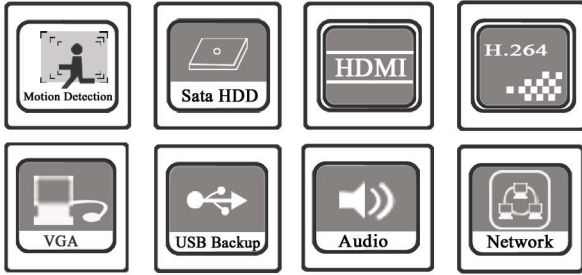

9Ch Standalone Megapixel NVR