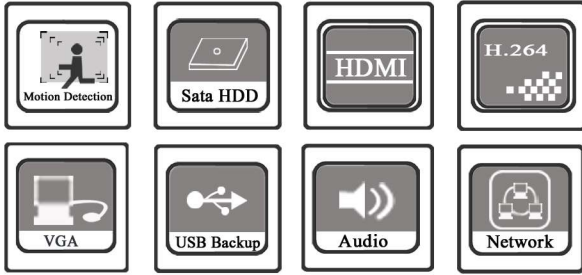

25Ch Standalone Megapixel NVR