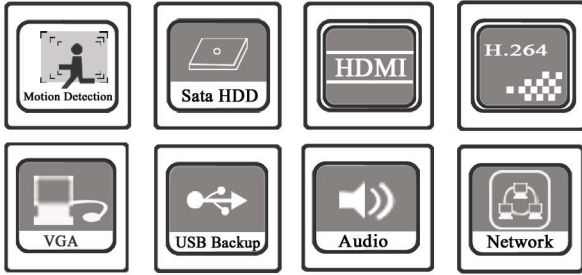

64Ch Standalone Megapixel NVR

Specifications

Model	TC-SNVR64HD
Operating System	Embedded LINUX operating system
Image Code Control	Image code quality adjustable, variable bitstream & constant bitstream optional
Dual Stream	Each channel can set main stream and substream
Video Standard	1080P(1920x1080)30fps/960P(1280x960)/720P(1280x720)30fps
Monitoring Image Quality	1080P(1920x1080)/960P(1280x960)/720P(1280x720)
Image Motion Detection	Each screen can set multiple detection areas & set 6-level sensitivity
Recording Playback Quality	Any 16ch 960P playback, 9ch 1080P, 4ch 3MP/5MP playback simultaneously
Region Cover	Every channel can set 4 cover regions (IPC Support)
Recording Mode	Support manual, auto, motion detection, alarm trigger record mode.
Backup Way	Support U disk, USB mobile HDD, USB DVD-RW network storage and backup
Operation Way	Mouse
Local Login	User name and password
Recording Storage	Local HDD network
Video	64×(1280*960) +sub[960*576]+4Ref.+9Play 49×(1920*1080)+sub[960*576]+4Ref.+9Play 36×(1920*1080)+sub[960*576]+4Ref.+4Play 25×(2048*1536)+sub[960*576]+4Ref.+4Play 16×(2592*1944)+sub[960*576]+4Ref.+1Play
Audio Input	64/36ch network audio input
Video Output	1ch VGA+1ch HDMI
Audio Output	1ch RCA output
Network Port	2 RJ45, 10M/100M/1000M self-adaptive LAN port
USB Port	1×USB 3.0, 2×USB 2.0 ports
Wireless Port	WIFI
HDD Port	9×SATA+1×E-SATA HDD Port
MAX Capacity	Each port supports MAX 4TB HDD
RS485 Port	Full duplex standard 485 port.
Mobile Surveillance	Support (iPhone, Windows Mobile, BlackBerry, Symbian, Android) smart phone
Power Supply	ATX110-220V 250W 50-60Hz
Power Consumption	≤ 30W (without HDD)
Working Temperature	-10°C ~ + 55°C,
Working Humidity	10% - 90%
Dimension	Equipment: 440mm×432mm×90mm, Packing: 539mm×550mm×225mm
Weight(without HDD)	N.W.: 7.4Kg; With Package: 9.8Kg
Outside Carton	2 pcs/carton. 555mm×545mm×470mm; Weight: 21Kg
Installation Way	Desktop Installation