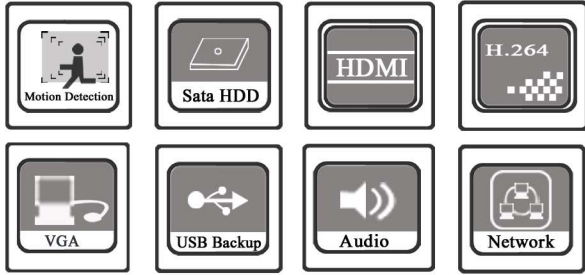

36Ch Standalone Megapixel NVR

Specifications

Model	TC-SNVR36HD
Operating System	Embedded LINUX operating system
Image Code Control	Image code quality adjustable, variable bitstream & constant bitstream optional
Dual Stream	Each channel can set main stream and substream
Video Standard	1080P(1920x1080)30fps/960P(1280x960)/720P(1280x720)30fps
Monitoring Image Quality	1080P(1920x1080)/960P(1280x960)/720P(1280x720)
Image Motion Detection	Each screen can set multiple detection areas & set 6-level sensitivity
Recording Playback Quality	1/4/9/16ch synchronous playback
Region Cover	Every channel can set 4 cover regions (IPC Support)
Recording Mode	Support manual, auto, motion detection, alarm trigger record mode.
Backup Way	Support U disk, USB mobile HDD, USB DVD-RW network storage and backup (Partly needs IPC Support)
Operation Way	Mouse
Local Login	User name and password
Recording Storage	Local HDD network
Video	36×(1280*960)+sub[960*576]+4Ref.+9Play 25×(1920*1080)+sub[960*576]+4Ref.+4Play 16×(2048*1536)+sub[960*576]+4Ref.+4Play 8×(2048*1536)+sub[960*576]+4Ref.+4Play 4×(2592*1944)+sub[960*576]+4Ref.+4Play
Audio Input	36/25ch network audion input
Video Output	1ch VGA+1ch HDMI
Audio Output	1ch RCA output
Network Port	1 RJ45,10M/100M/1000M
USB Port	2×USB 2.0 ports
Wireless Port	WIFI
HDD Port	4×SATA + 1×E-SATA HDD Port
MAX Capacity	Each port supports MAX 4TB HDD
RS485 Port	Full duplex standard 485 port.
Mobile Surveillance	Support (iPhone, Windows Mobile, BlackBerry, Symbian, Android) smart phone
Power Supply	ATX110-220V 250W 50-60Hz
Power Consumption	≤ 25W (without HDD)
Working Temperature	-10°C ~ + 55°C,
Working Humidity	10% - 90%
Dimension	Equipment: 440mm×356mm×68.5mm, Packing: 460mm×135mm×560 mm
Weight(without HDD)	N.W.: 5.7k; With Package: 6.9Kg
Outside Carton	4 pcs/carton. 480mm×560mm×575mm; Weight: 30Kg
Installation Way	Desktop Installation